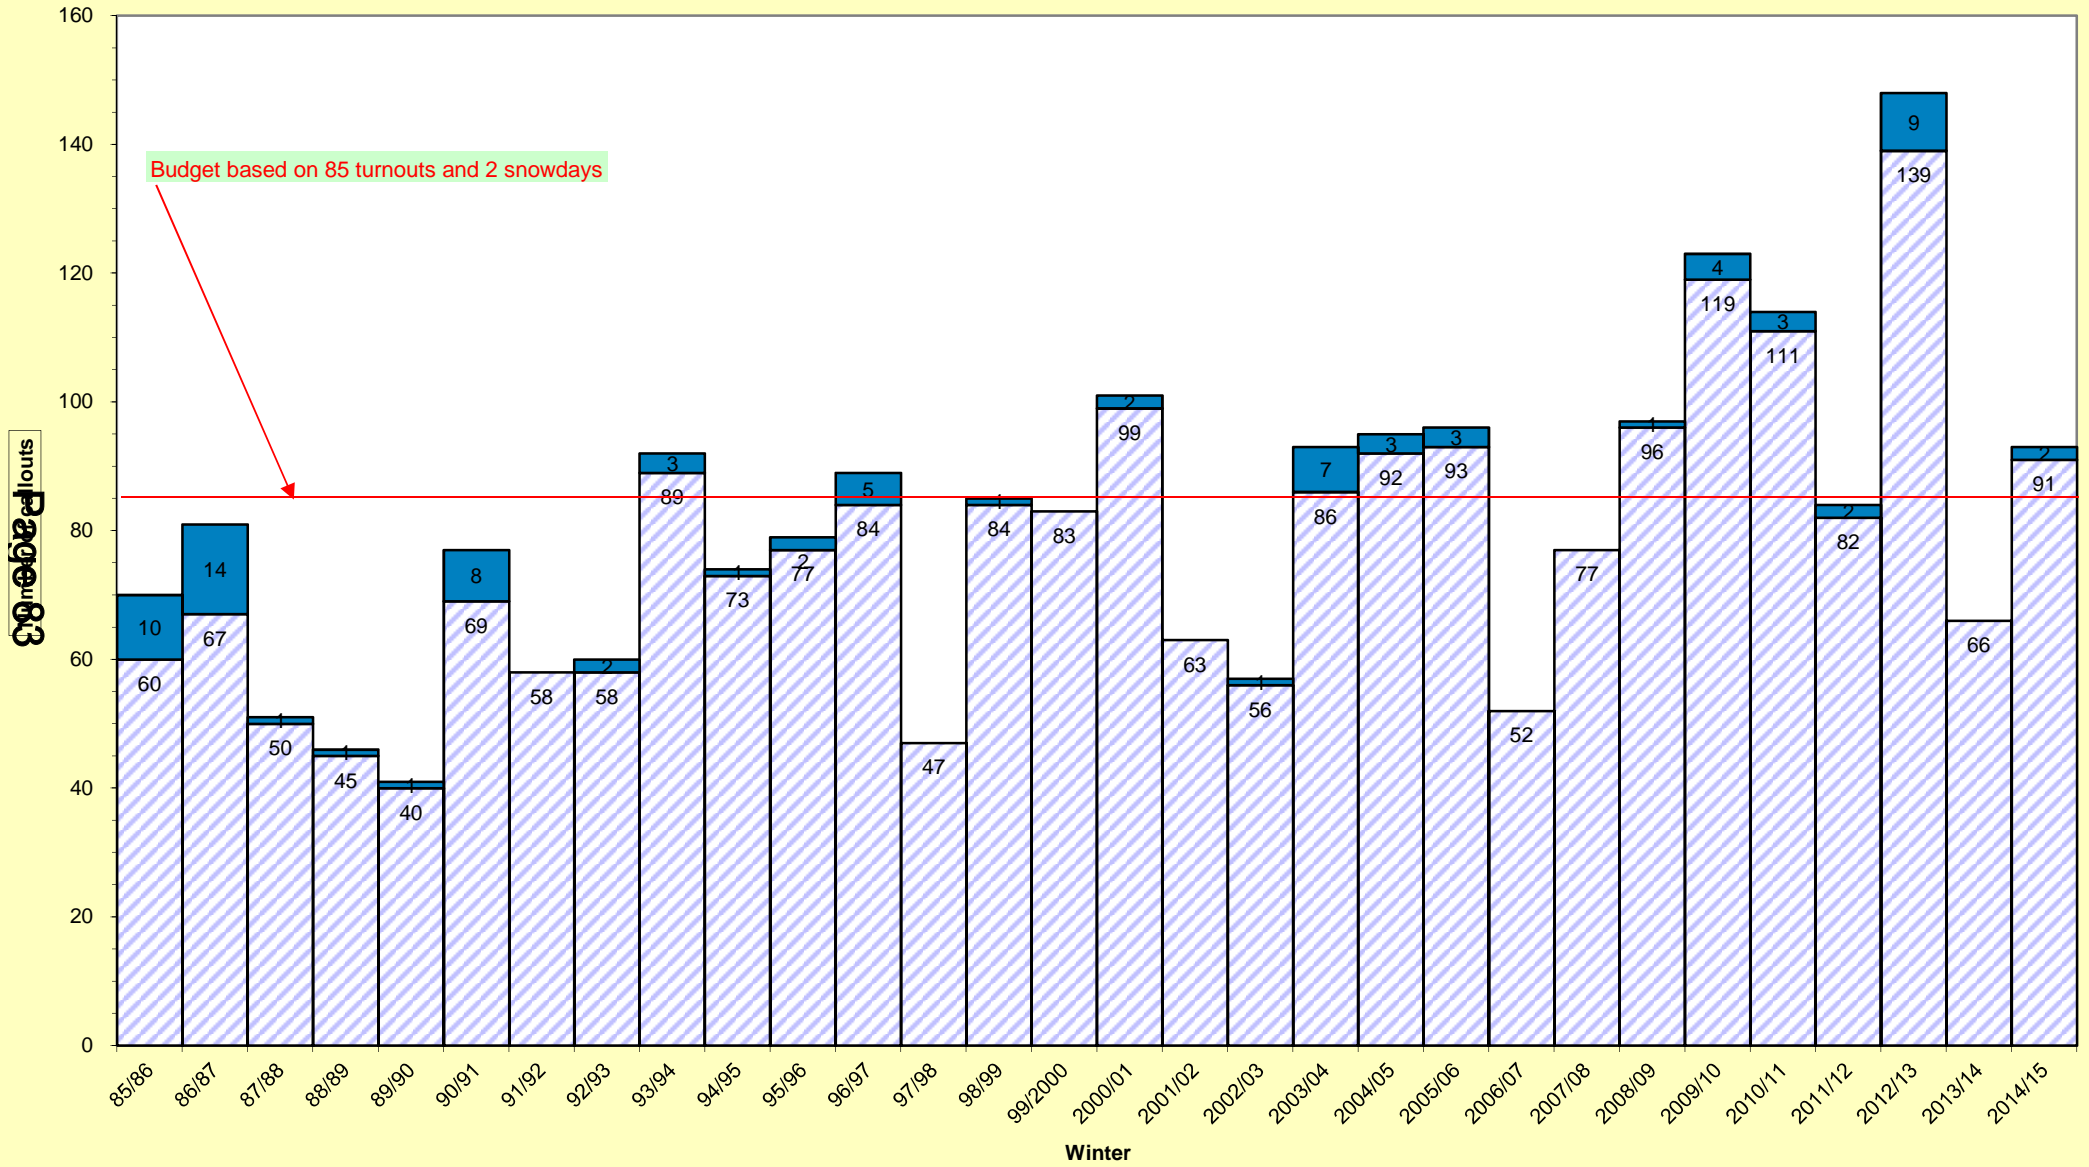

LINCOLNSHIRE COUNTY COUNCIL PRECAUTIONARY SALTING CALLOUTS (County average)

Turn outs & second runs Plough & Salt days / Severe Weather Routes

This page is intentionally left blank